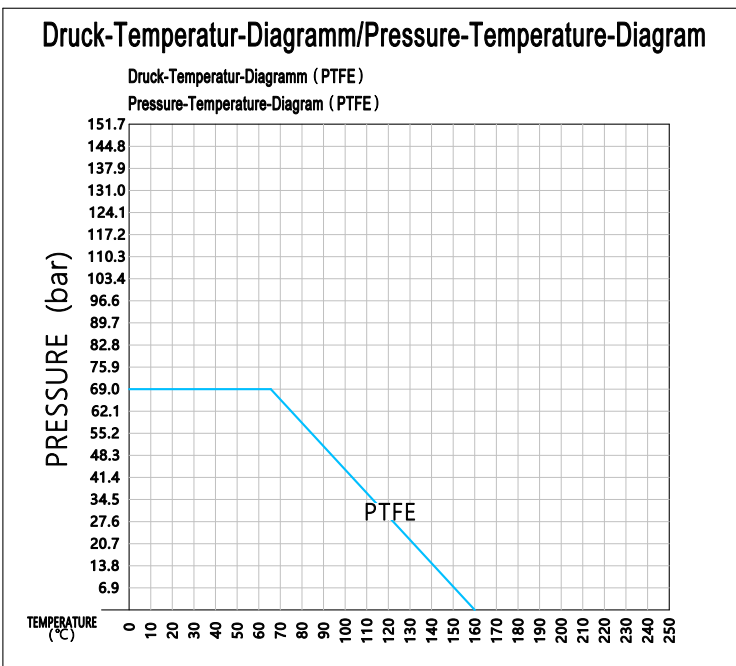

No	Item	Material	Option	Option
1	Body	CF8M	CF8	WCB
2	Cap	CF8M	CF8	WCB
3	Ball	F316	F304	F304
4	Stem	F316	F304	F304
5	Seat B	PTFE/RTFE	PTFE/RTFE	PTFE/RTFE
6	Seat A	PTFE/RTFE	PTFE/RTFE	PTFE/RTFE
7	Gasket	PTFE	PTFE	PTFE
8	Stem packing	PTFE	PTFE	PTFE
9	Steel washer	F304	F304	F304
10	Spring washer	304	304	304
11	Nut	A2-70	A2-70	A2-70
12	Handle	304	304	304
13	Handle cover	PVC	PVC	PVC

QT18: T-bore

Processconnection	1/4	3/8	1/2	3/4	1	1 1/4	1 1/2	2	2 1/2	3	4
Type QT18-311xx	21	22	23	24	25	26	27	28	29	30	31
Pressure class	PN63	PN63	PN63	PN63	PN63	PN63	PN63	PN63	x	x	x
Item code	10179200	10179201	10179202	10179203	10179204	10179205	10179206	10179207	x	x	x