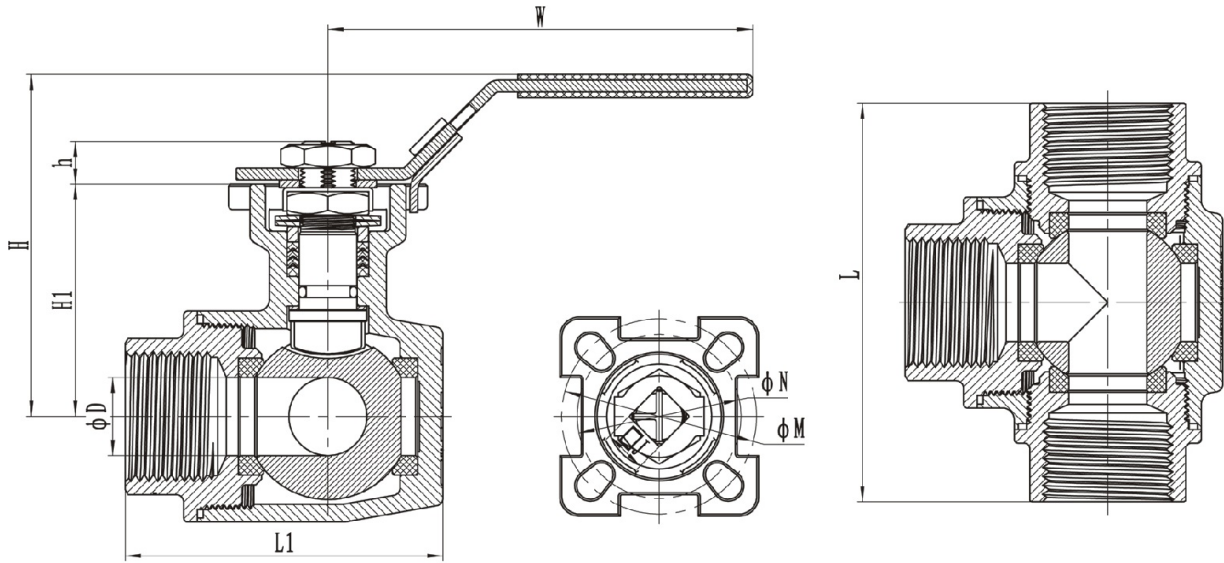

Specification

Brand: Ebora
 Type: QT18/QL18
 Housing: Stainless steel CF8M
 Design: API 608
 Rating: 1000 PSI WOG
 Thread: ISO228-1, BSPP
 Inspection: API 598, EN12266

Design features

- Construction: 3-way
- Body construction: reduced bore
- Blow-out proof stem
- ISO 5211 standard actuator mounting pad
- Stem packing with O-ring design NBR
- Lockable lever
- Floating ball
- Pressure class 1000 PSI WOG
- Connection according to ISO 228-1 BSPP

Options

- Connections: NPT ASME B 1.20.1, BS21, DIN2999/259, JIS B 0203, ISO7-1
- With worm gearbox, pneumatic or electric actuator
- Body material: CF8

Application

Light industrial applications up to 68 bar.

The ball valves are available upon request with a 3.1 Material Certificate.

Dimensions

Size	D	L	L1	W	H	H1	h	J	M	N	ISO5211
1/4"	9	80	64	141	75	42	9	9	36	42	F03/F04
3/8"	11	80	64	141	75	42	9	9	36	42	F03/F04
1/2"	12.5	80	64	141	75	42	9	9	36	42	F03/F04
3/4"	16	83	68	141	82	49	9	9	36	42	F03/F04
1"	20	102	81.5	163	97.5	59.5	11	11	42	50	F04/F05
1-1/4"	25	111	90	163	101	63	11	11	42	50	F04/F05
1-1/2"	32	126	106	187	112.5	73.5	14	14	50	70	F05/F07
2"	38	146.5	123	187	122	82.5	14	14	50	70	F05/F07

Part Drawing

No	Item	Material	Option	Option
1	Body	CF8M	CF8	WCB
2	Cap	CF8M	CF8	WCB
3	Ball	F316	F304	F304
4	Stem	F316	F304	F304
5	Seat B	PTFE/RTFE	PTFE/RTFE	PTFE/RTFE
6	Seat A	PTFE/RTFE	PTFE/RTFE	PTFE/RTFE
7	Gasket	PTFE	PTFE	PTFE
8	Stem packing	PTFE	PTFE	PTFE
9	Steel washer	F304	F304	F304
10	Spring washer	304	304	304
11	Nut	A2-70	A2-70	A2-70
12	Handle	304	304	304
13	Handle cover	PVC	PVC	PVC