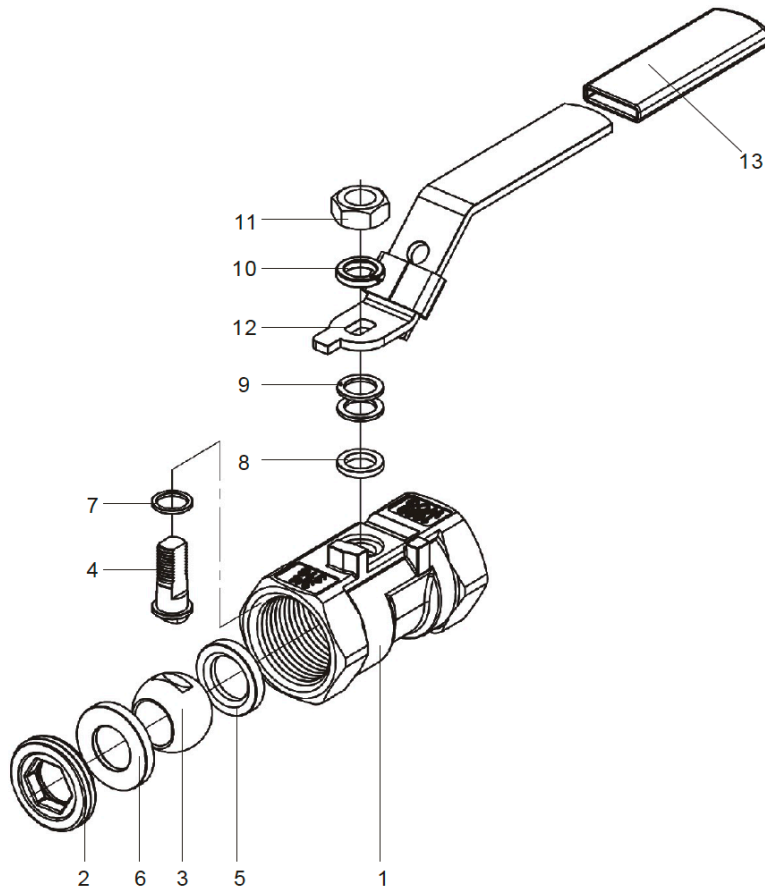

Specification

Brand: Ebora
 Type: QT18/QL18
 Housing: Stainless steel CF8M
 Design: API 608
 Rating: 1000 PSI WOG
 Thread: ISO228-1, BSPP
 Inspection: API 598, EN12266

Design features

- Construction: 3-way
- Body construction: reduced bore
- Blow-out proof stem
- ISO 5211 standard actuator mounting pad
- Stem packing with O-ring design NBR
- Lockable lever
- Floating ball
- Pressure class 1000 PSI WOG
- Connection according to ISO 228-1 BSPP

Options

- Connections: NPT ASME B 1.20.1, BS21, DIN2999/259, JIS B 0203, ISO7-1
- With worm gearbox, pneumatic or electric actuator
- Body material: CF8

Application

Light industrial applications up to 68 bar.

The ball valves are available upon request with a 3.1 Material Certificate.

Dimensions

Size	D	L	L1	W	H	H1	h	J	M	N	ISO5211
1/4"	9	80	64	141	75	42	9	9	36	42	F03/F04
3/8"	11	80	64	141	75	42	9	9	36	42	F03/F04
1/2"	12.5	80	64	141	75	42	9	9	36	42	F03/F04
3/4"	16	83	68	141	82	49	9	9	36	42	F03/F04
1"	20	102	81.5	163	97.5	59.5	11	11	42	50	F04/F05
1-1/4"	25	111	90	163	101	63	11	11	42	50	F04/F05
1-1/2"	32	126	106	187	112.5	73.5	14	14	50	70	F05/F07
2"	38	146.5	123	187	122	82.5	14	14	50	70	F05/F07

Part Drawing

No	Item	Material	Option	Option
1	Body	CF8M	CF8	WCB
2	Cap	CF8M	CF8	WCB
3	Ball	F316	F304	F304
4	Stem	F316	F304	F304
5	Seat B	PTFE/RTFE	PTFE/RTFE	PTFE/RTFE
6	Seat A	PTFE/RTFE	PTFE/RTFE	PTFE/RTFE
7	Gasket	PTFE	PTFE	PTFE
8	Stem packing	PTFE	PTFE	PTFE
9	Steel washer	F304	F304	F304
10	Spring washer	304	304	304
11	Nut	A2-70	A2-70	A2-70
12	Handle	304	304	304
13	Handle cover	PVC	PVC	PVC