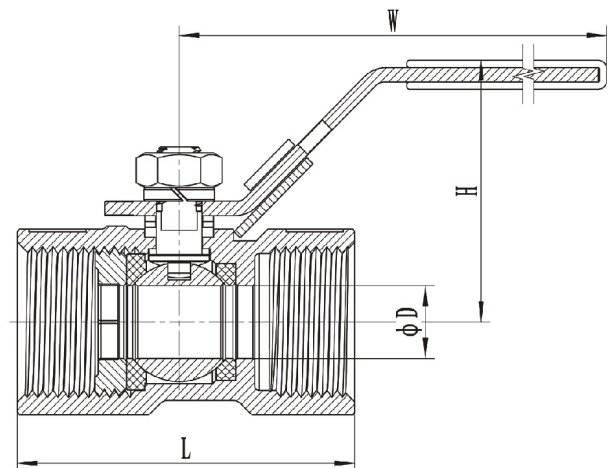

Specification

Brand: Ebora
 Type: Q118
 Housing: Stainless steel CF8M
 Design: API 608
 Rating: 1000 PSI WOG
 Thread: ISO228-1, BSPP
 Inspection: API 598, EN12266

Design features

- Construction: 2-way
- Body construction: 1-piece, reduced bore
- Blow-out proof stem
- Lockable lever
- Floating ball
- Pressure class 1000 PSI WOG
- Connection according to ISO 228-1 BSPP

Options

- Connections: NPT ASME B 1.20.1, BS21, DIN2999/259, JIS B 0203, ISO7-1
- Body materials: CF8 and WCB

Application

Light industrial applications up to 68 bar.

The ball valves are available upon request with a 3.1 Material Certificate.

Dimensions

Size	D	H	W	L
1/4"	5	33	71	39
3/8"	7	35	93	44
1/2"	9.2	40	95	55
3/4"	12.5	44	95	59
1"	15	50	113	69
1-1/4"	20	57	113	77
1-1/2"	25	64	141	81
2"	32	68	141	97
2 1/2"	38	85	189	127
3"	50	90	189	153