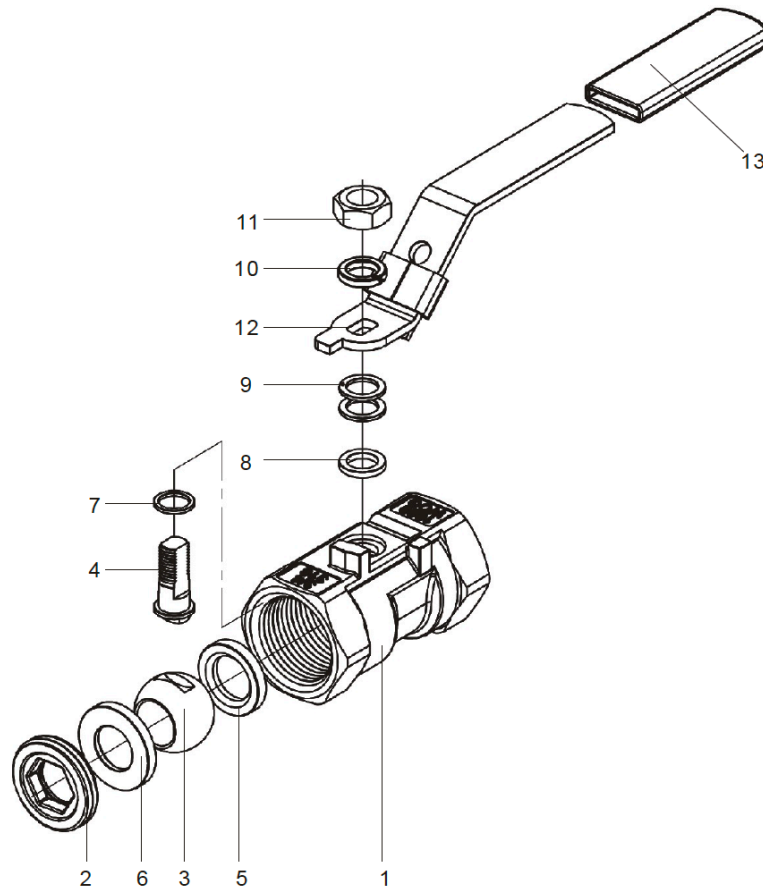

Specification

Brand: Ebora
 Type: Q118
 Housing: Stainless steel CF8M
 Design: API 608
 Rating: 1000 PSI WOG
 Thread: ISO228-1, BSPP
 Inspection: API 598, EN12266

Design features

- Construction: 2-way
- Body construction: 1-piece, reduced bore
- Blow-out proof stem
- Lockable lever
- Floating ball
- Pressure class 1000 PSI WOG
- Connection according to ISO 228-1 BSPP

Options

- Connections: NPT ASME B 1.20.1, BS21, DIN2999/259, JIS B 0203, ISO7-1
- Body materials: CF8 and WCB

Application

Light industrial applications up to 68 bar.

The ball valves are available upon request with a 3.1 Material Certificate.

Dimensions

Size	D	H	W	L
1/4"	5	33	71	39
3/8"	7	35	93	44
1/2"	9.2	40	95	55
3/4"	12.5	44	95	59
1"	15	50	113	69
1-1/4"	20	57	113	77
1-1/2"	25	64	141	81
2"	32	68	141	97
2 1/2"	38	85	189	127
3"	50	90	189	153

Part Drawing

No	Item	Material	Option	Option
1	Body	CF8M	CF8	WCB
2	Cap	CF8M	CF8	WCB
3	Ball	F316	F304	F304
4	Stem	F316	F304	F304
5	Seat B	PTFE/RTFE	PTFE/RTFE	PTFE/RTFE
6	Seat A	PTFE/RTFE	PTFE/RTFE	PTFE/RTFE
7	Gasket	PTFE	PTFE	PTFE
8	Stem packing	PTFE	PTFE	PTFE
9	Steel washer	F304	F304	F304
10	Spring washer	304	304	304
11	Nut	A2-70	A2-70	A2-70
12	Handle	304	304	304
13	Handle cover	PVC	PVC	PVC