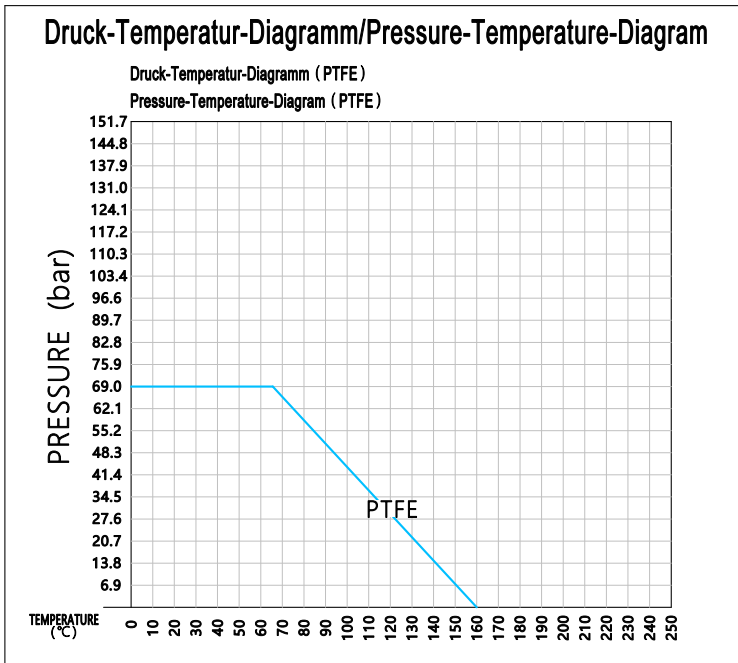

We supply various colours of PVC handle sleeves for ball valves. Although certain colours in specific sectors (such as the navy or other industrial environments) may indicate specific applications, such as dark blue for drinking water or orange for hydraulic systems, these colour codes are not always standard across all sectors.

These colour codes help quickly identify the contents of pipes and may vary depending on specific navy or industry standards.

Accessories

The standard ball valve has a blue handle grip. If you want a different colour you can order this handle grip as a separate item.

Available PVC handles in the colours for Q118: Black, Brown, Green, Gray, Orange and Red

Processconnection	1/4	3/8	1/2	3/4	1	1 1/4	1 1/2	2	2 1/2	3	4
Type	21	22	23	24	25	26	27	28	29	30	31
Pressure class	PN63	PN63	PN63	PN63	PN63	PN63	PN63	PN63	PN63	PN63	x
Item code	10179163	10179164	10179165	10179166	10179167	10179168	10179169	10179170	10179171	10179172	x