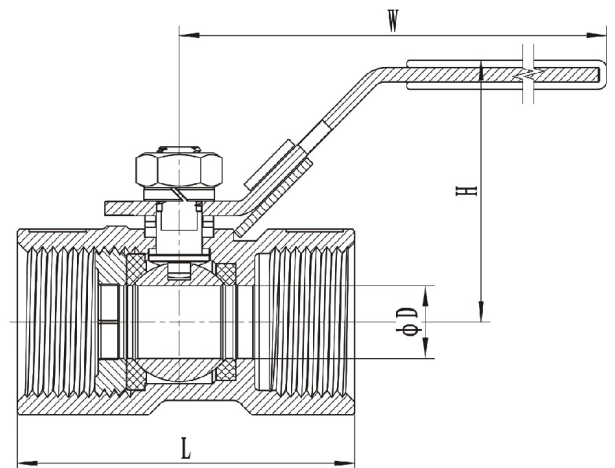

Specification

Brand: Ebora
 Type: Q118
 Housing: Stainless steel CF8M
 Design: API 608
 Rating: 1000 PSI WOG
 Thread: ISO228-1, BSPP
 Inspection: API 598, EN12266

Design features

- Construction: 2-way
- Body construction: 1-piece, reduced bore
- Blow-out proof stem
- Lockable lever
- Floating ball
- Pressure class 1000 PSI WOG
- Connection according to ISO 228-1 BSPP

Options

- Connections: NPT ASME B 1.20.1, BS21, DIN2999/259, JIS B 0203, ISO7-1
- Body materials: CF8 and WCB

Application

Light industrial applications up to 68 bar.

The ball valves are available upon request with a 3.1 Material Certificate.

Dimensions

Size	D	H	W	L
1/4"	5	33	71	39
3/8"	7	35	93	44
1/2"	9.2	40	95	55
3/4"	12.5	44	95	59
1"	15	50	113	69
1-1/4"	20	57	113	77
1-1/2"	25	64	141	81
2"	32	68	141	97
2 1/2"	38	85	189	127
3"	50	90	189	153